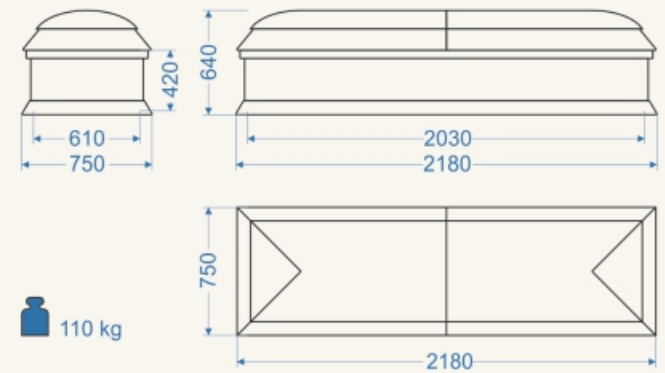

EXCLUSIVE CASKETS

Grail Angel