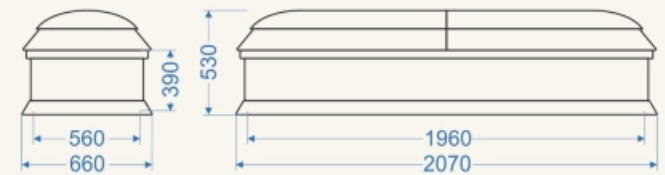

Nk2 Standard
(oak Veneer. Aging, Mat)

CASKETS

Nk2 Lux

Nk2 Lux

 55 kg

Nk2 Standard

Nk2 Standard

CASKETS