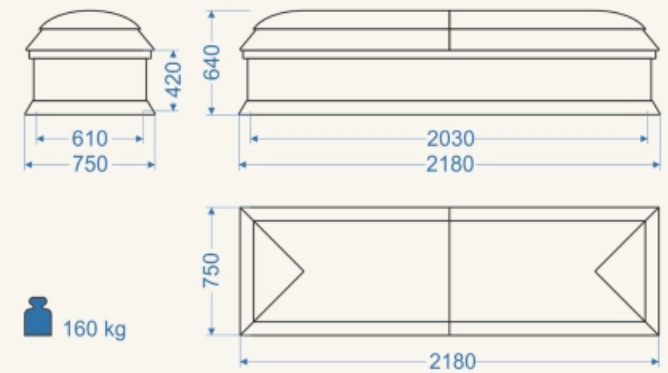

EXCLUSIVE CASKETS

Grail (mahogany)