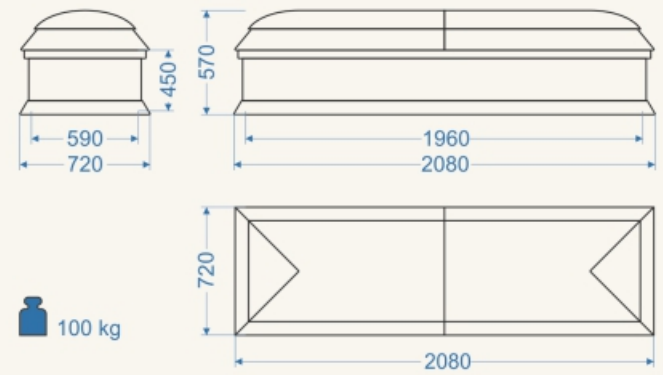

PREMIUM CASKETS

Canada oak pillars