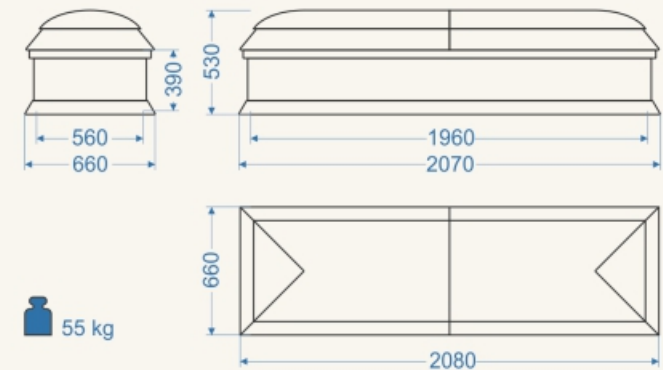

CASKETS

Nk2 Standard
(oak Veneer. Aging, Mat)