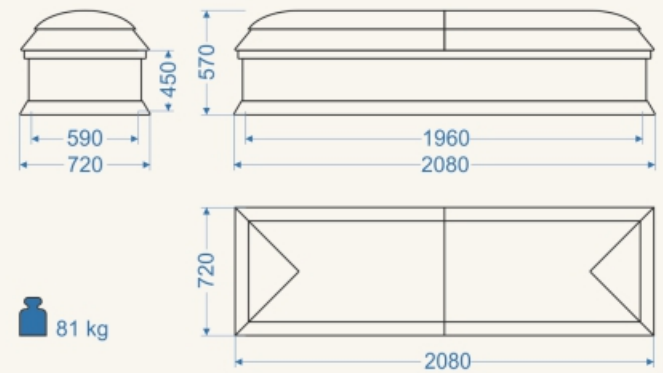

PREMIUM CASKETS

Canada pillars white