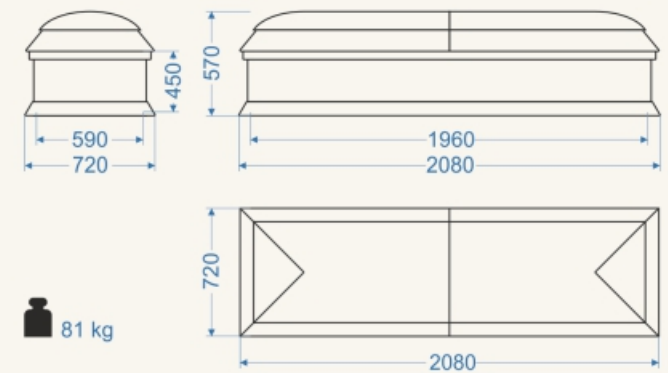

PREMIUM CASKETS

CANADA PILLARS