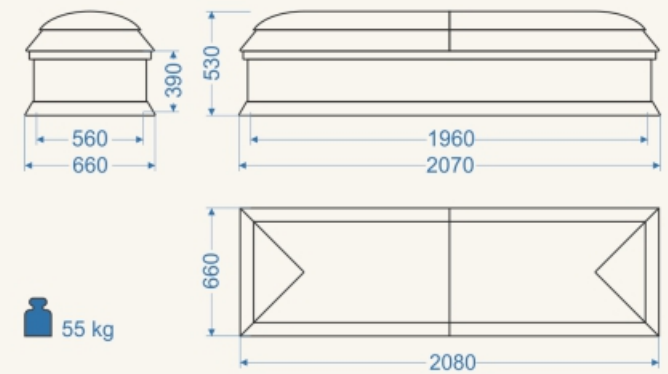

Nk2 Standard
(oak Veneer. Aging, Mat)

CASKETS

Nk2 Lux

Nk2 Lux

 55 kg

Nk2 Standard

Nk2 Standard

CASKETS