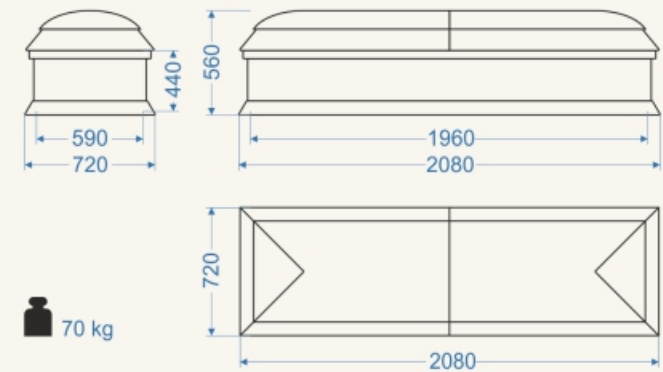

PREMIUM CASKETS

NEVADA BOWL