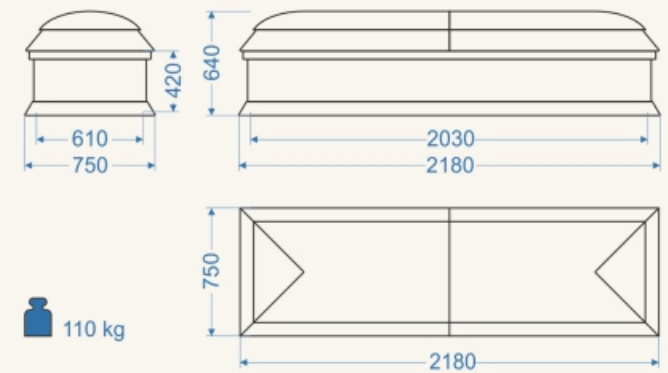

EXCLUSIVE CASKETS

Grail (inlay)