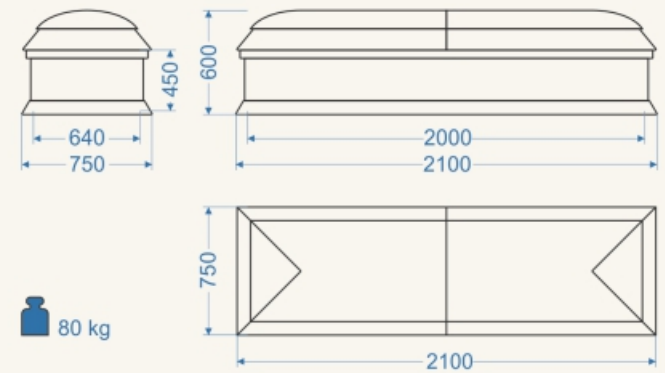

EXCLUSIVE CASKETS

Senator (gold leaf)