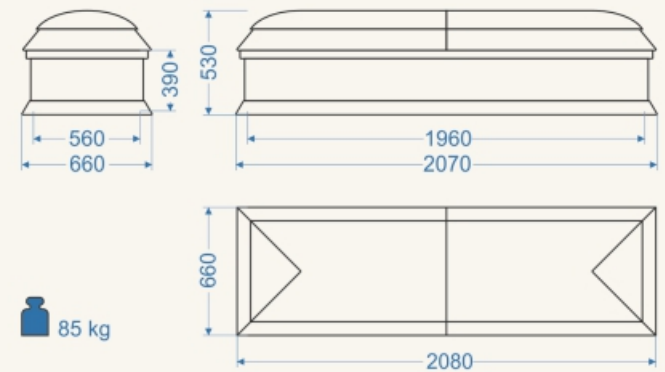

PREMIUM CASKETS

Nk2 Lux
(solid oak 1-grade)