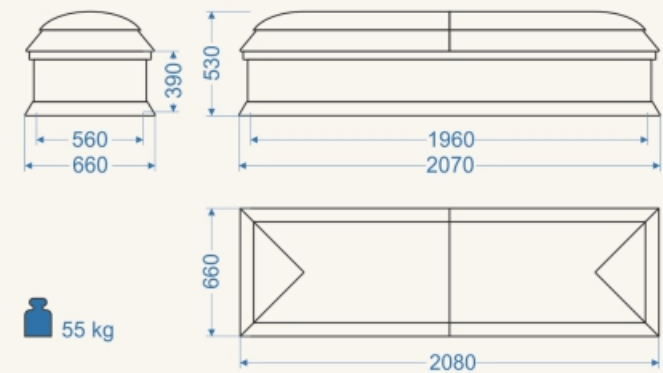

PREMIUM CASKETS

Nk2 Lux
(solid oak 1-grade)

Nk2 Lux
(solid oak 1-grade)

CASKETS

**NK2 Standard
(oak Veneer, Rustic, Gloss)**

**NK2 Standard
(oak Veneer, Rustic, Gloss)**

CASKETS

Nk2 Standard
(oak Veneer. Aging, Mat)